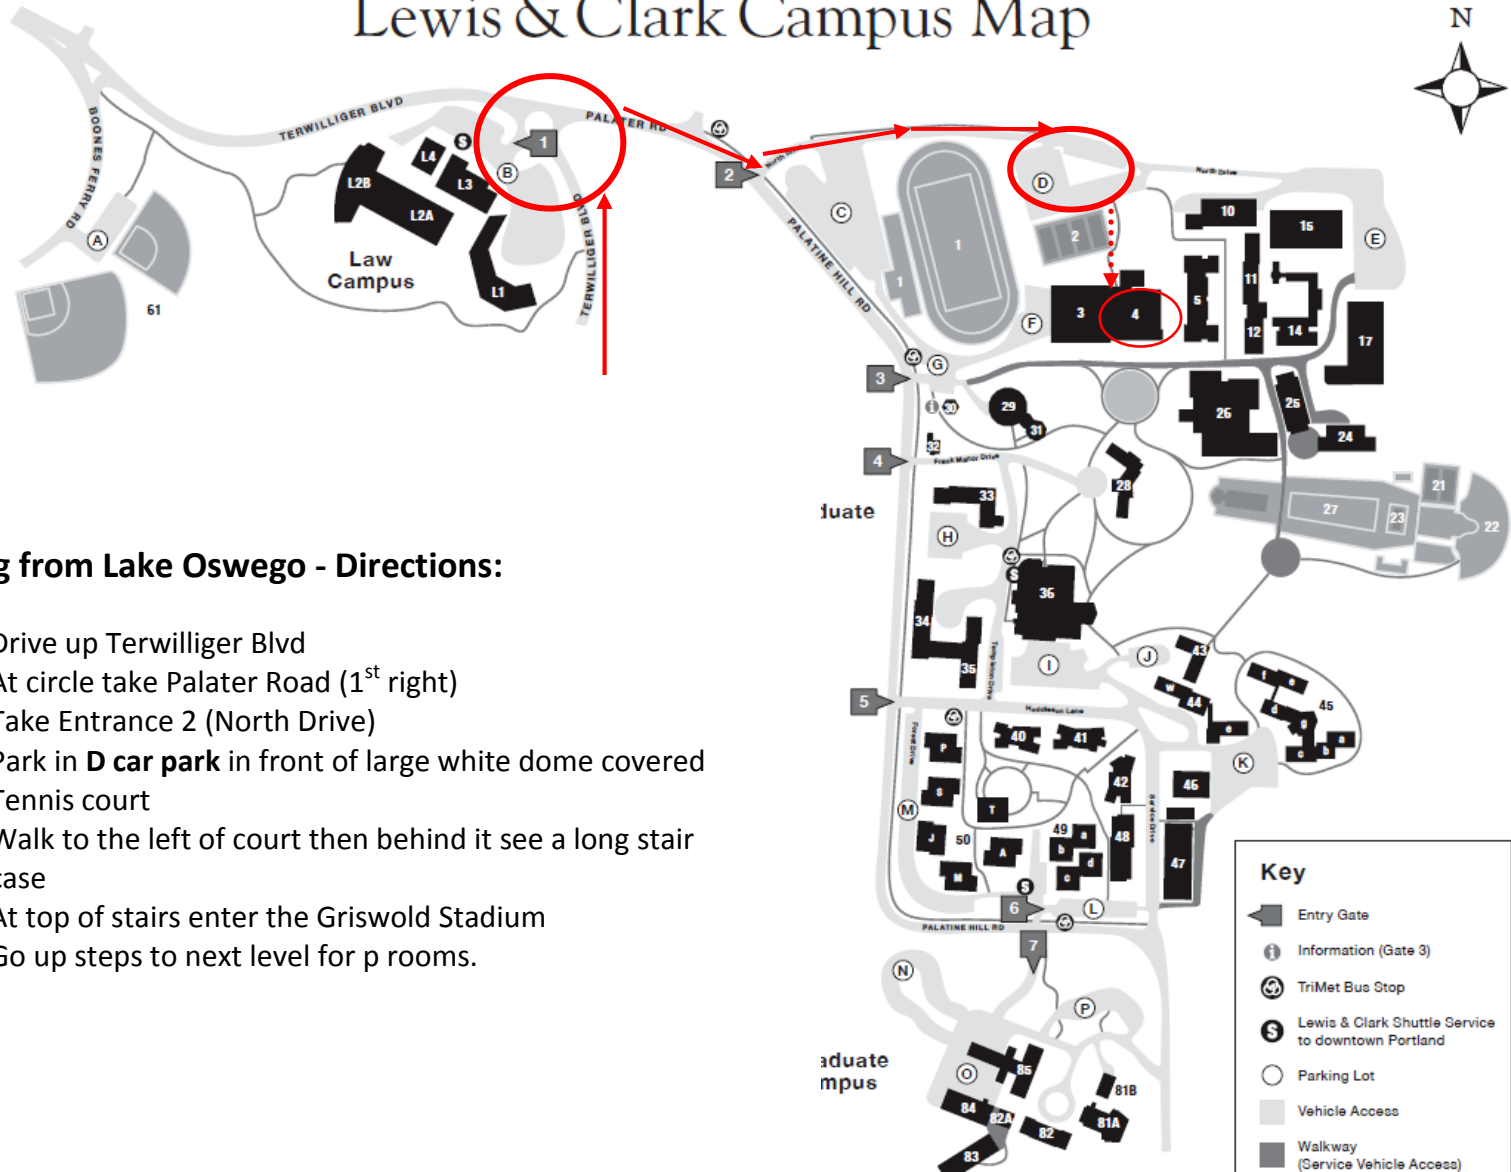

# Lewis & Clark Campus Map

## Coming from Lake Oswego - Directions:

1. Drive up Terwilliger Blvd
2. At circle take Palater Road (1<sup>st</sup> right)
3. Take Entrance 2 (North Drive)
4. Park in **D car park** in front of large white dome covered Tennis court
5. Walk to the left of court then behind it see a long stair case
6. At top of stairs enter the Griswold Stadium
7. Go up steps to next level for p rooms.